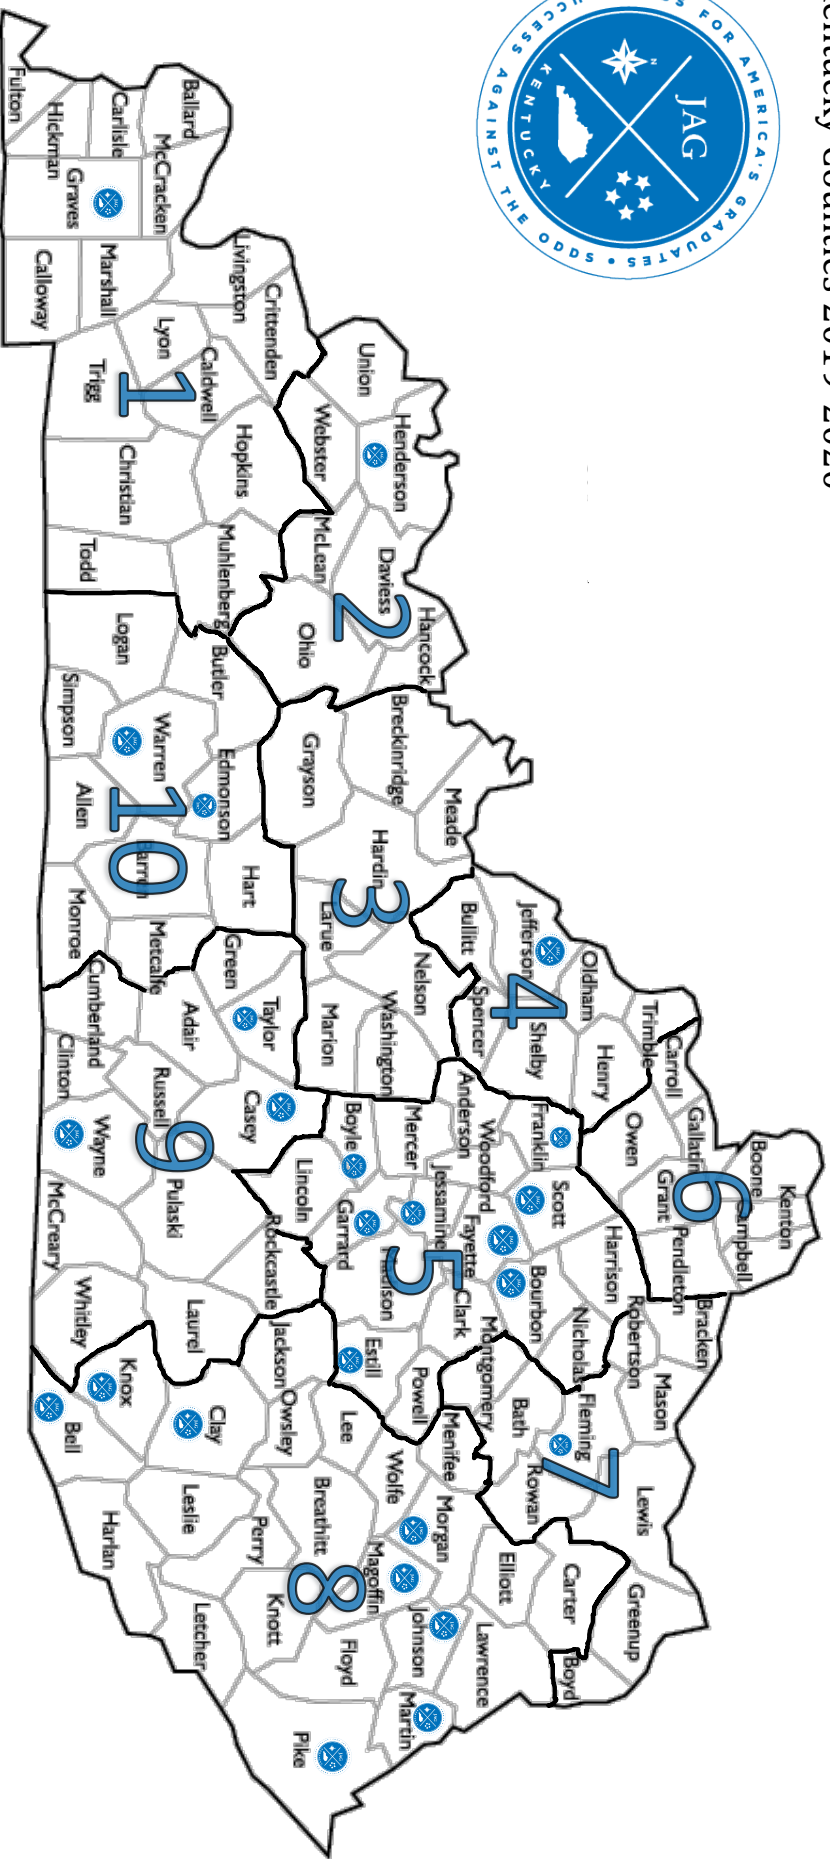

JAG Kentucky Counties 2019-2020

Regions:

1. West Kentucky
2. Green River
3. Lincoln Trail
4. Kentuckian Works
5. Bluegrass
6. Northern Kentucky
7. TENCO (10 Counties)
8. EKCEP (Eastern Kentucky Concentrated Employment Program, INC.)
9. Cumberlandians
- 10 South Central